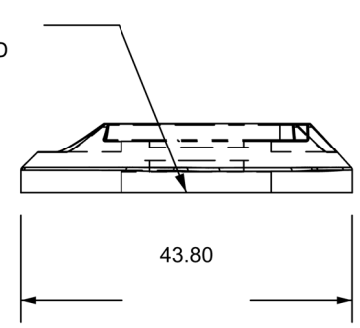

CLEAT "A" BASE
ALUMINUM SOLID
PROJECT NUMBER # 000-000-03

Date 8/4/2021
Scale 1=1 mm

This drawing is the copyright of PATRIZIO FACHERIS and must not be used, reproduced, or modified in any way without prior written permission.
© All Rights Reserved
Patrizio Facheris Design
www.facherisdesign.com
patrizio@facherisdesig.com
941-320-1764