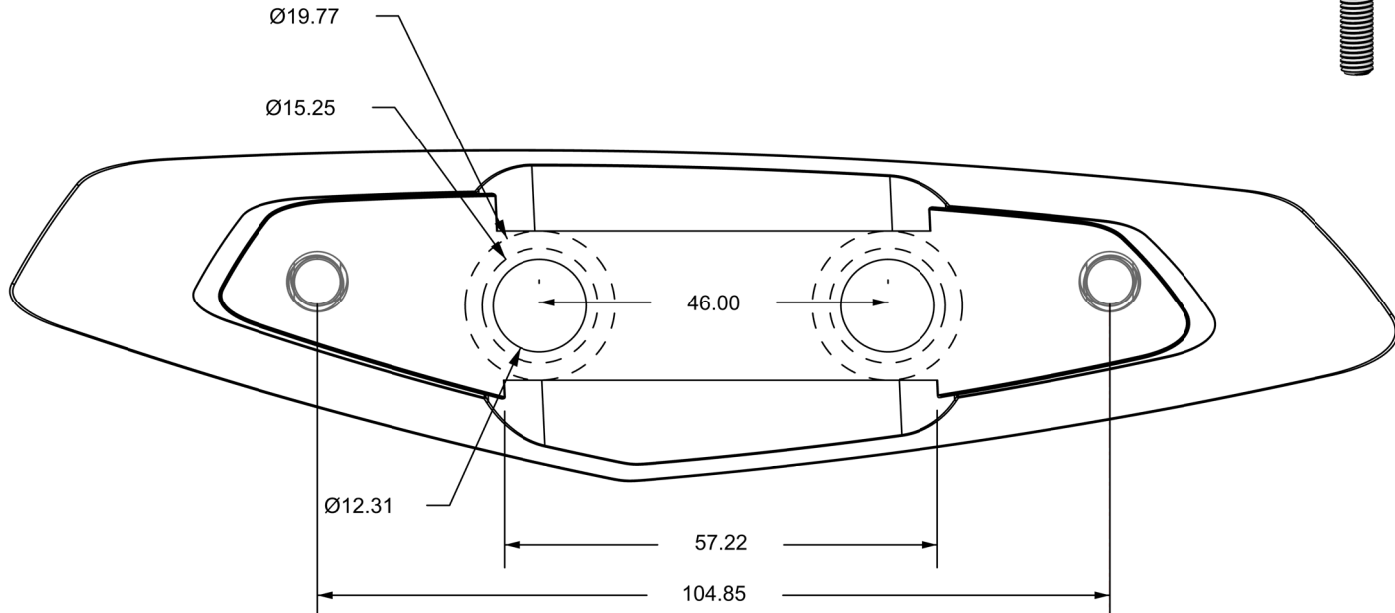

CLEAT "A" BASE
ALUMINUM SOLID
PROJECT NUMBER # 000-000-03

Date 8/4/2021
Scale 1=1 mm

This drawing is the copyright of PATRIZIO FACHERIS and must not be used, reproduced, or modified in any way without prior written permission.
© All Rights Reserved
Patrizio Facheris Design
www.facherisdesign.com
patrizio@facherisdesig.com
941-320-1764

CLEAT A
PROJECT NUMBER # 000-000-03