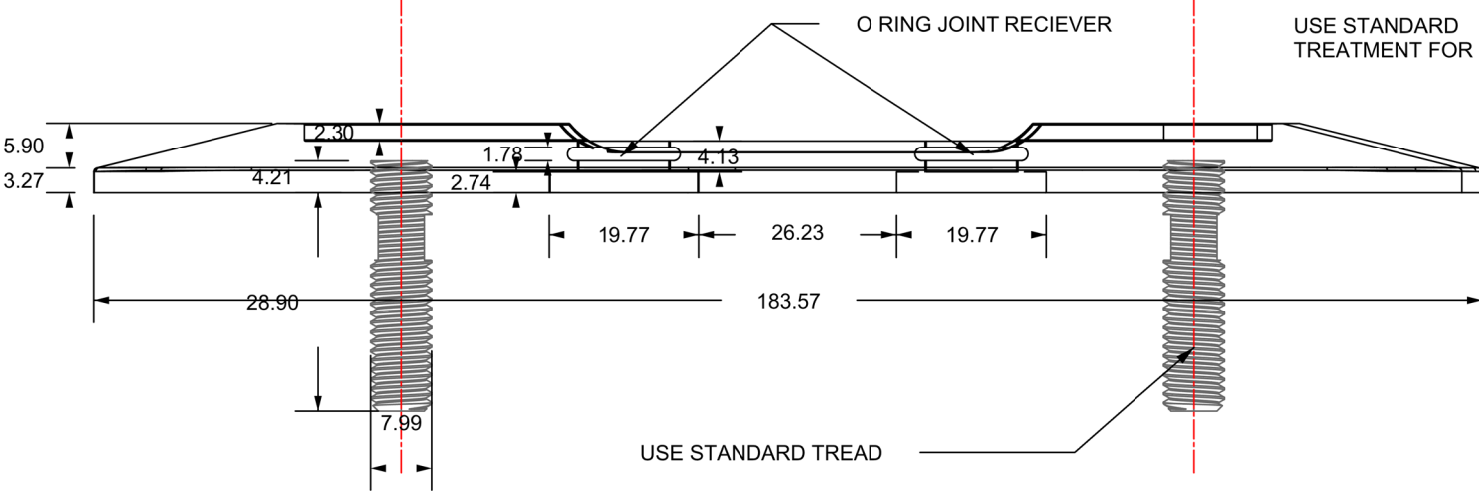

CLEAT "A" BASE
ALUMINUM SOLID
PROJECT NUMBER # 000-000-03

Date 8/4/2021
Scale 1=1 mm

This drawing is the copyright of PATRIZIO FACHERIS and must not be used, reproduced, or modified in any way without prior written permission.
© All Rights Reserved
Patrizio Facheris Design
www.facherisdesign.com
patrizio@facherisdesig.com
941-320-1764

CLEAT A
PROJECT NUMBER # 000-000-03