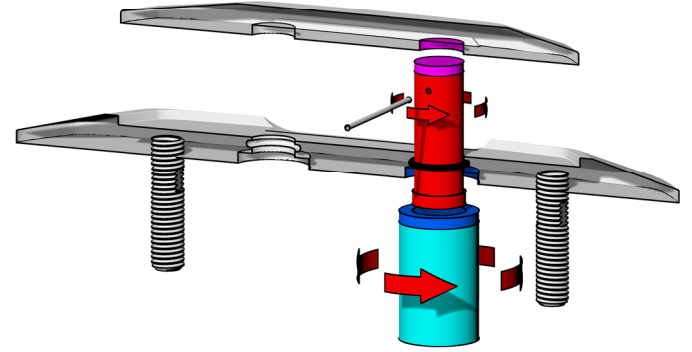

CLEAT "A" BASE
ALUMINUM SOLID
PROJECT NUMBER # 000-000-03

Date 8/4/2021
Scale 1=1 mm

This drawing is the copyright of PATRIZIO FACHERIS and must not be used, reproduced, or modified in any way without prior written permission.
© All Rights Reserved
Patrizio Facheris Design
www.facherisdesign.com
patrizio@facherisdesig.com
941-320-1764

CLEAT A
PROJECT NUMBER # 000-000-03